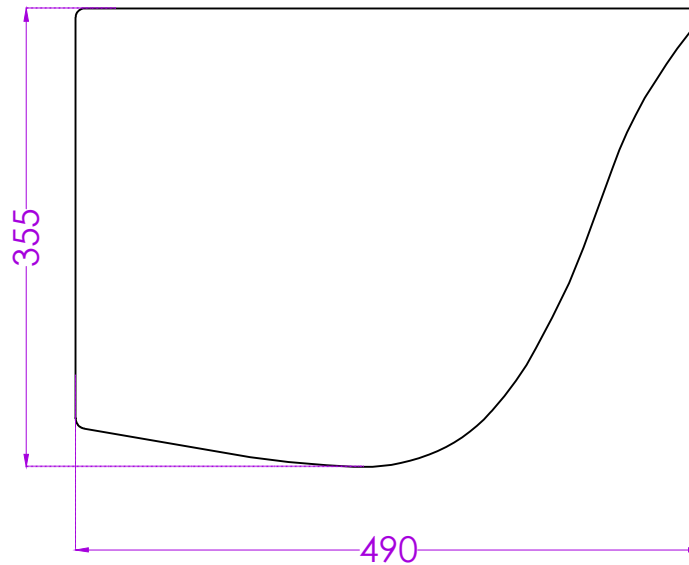

# SEGA NXT P9764APW0004

# JOHNSON

PLAN

SIDE

BACK