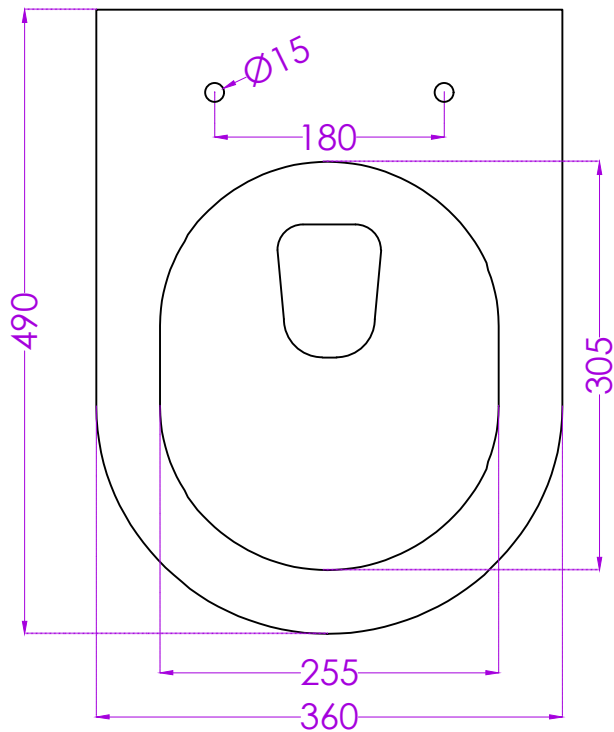

# SEGA NXT P9764APW0004

# JOHNSON

PLAN

SIDE

BACK